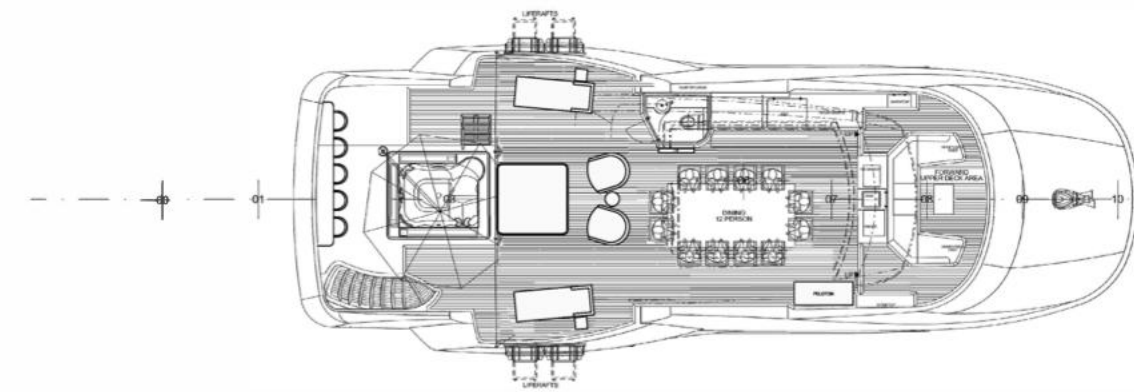

PROFILE

SUN DECK

UPPER DECK

MAIN DECK

LOWER DECK

Rev.	Date	Description	Author
12	04/17/24	UPDATED GA - ALL DECKS	PKD
11	12/01/2012	3D Dining table	F. Petri
10	23/11/2011	General review	F. Petri
09	21/10/2011	SE&UD updating	F. Petri
08	22/07/2011	General review	F. Petri
07	20/05/2011	General review	F. Petri
06	04/03/2011	Crew mess arrangement	F. Petri
05	15/02/2011	General Upgrade	A. Pulina
04	27/01/2011	Engine Room lay-out	A. Pulina

		Project: A. PULINA SUPREME 132 Scale: 1:75 Date: 23/06/2010 Author: A. PULINA	
1:75		Date: 23/06/2010 Author: A. PULINA	
"BENETTI CLASSIC SUPREME 132" GENERAL ARRANGEMENT			
Scale:		Date: 23/06/2010 Author: W. DIAMAZZO	
Scale:		Date:	