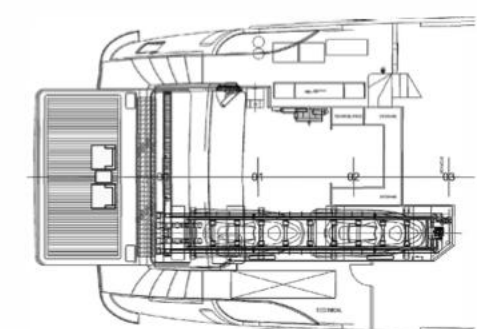

PROFILE

SUN DECK

UPPER DECK

MAIN DECK

LOWER DECK

Rev.	Date	Description	Author
12	04/17/24	UPDATED GA - ALL DECKS	PKD
11	12/01/2012	3D Dining table	F. Petri
10	23/11/2011	General review	F. Petri
09	21/10/2011	SE&UD updating	F. Petri
08	22/07/2011	General review	F. Petri
07	20/05/2011	General review	F. Petri
06	04/03/2011	Crew mess arrangement	F. Petri
05	15/02/2011	General Upgrade	A. Pulina
04	27/01/2011	Engine Room lay-out	A. Pulina

		Project: A. PULINA SUPREME 132 Scale: 1:75 Date: 23/06/2010 Author: A. PULINA	
1:75		Date: 23/06/2010 Author: A. PULINA	
"BENETTI CLASSIC SUPREME 132" GENERAL ARRANGEMENT			
Scale:		Date: 23/06/2010 Author: W. DIAMAZZO	
Scale:		Date:	