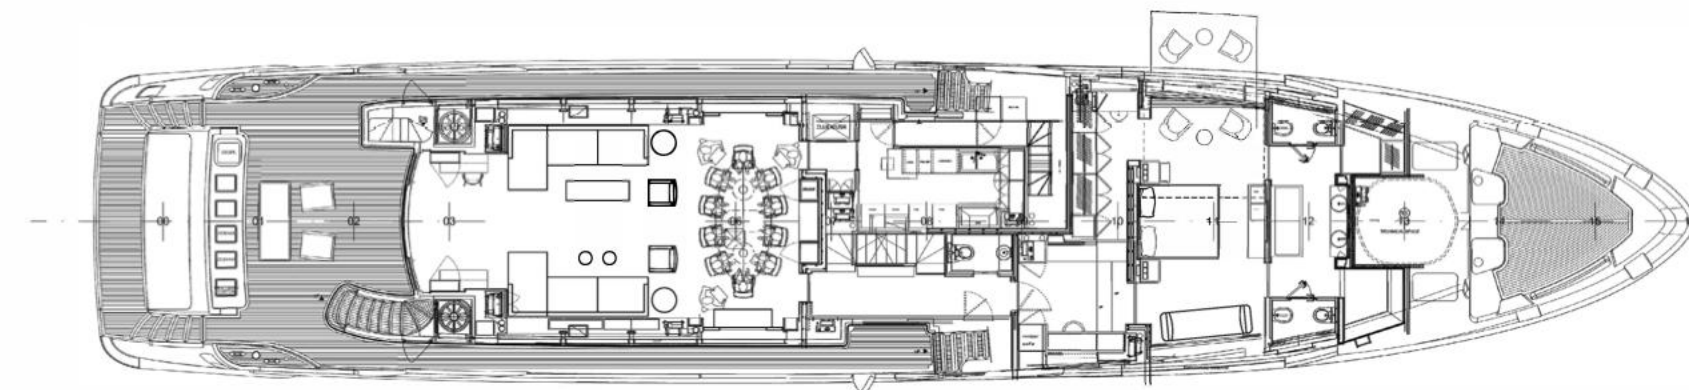

PROFILE

SUN DECK

UPPER DECK

MAIN DECK

LOWER DECK

Rev.	Date	Description	Author
12	04/17/24	UPDATED GA - ALL DECKS	PKD
11	12/01/2012	3D Dining table	F. Petri
10	23/11/2011	General review	F. Petri
09	21/10/2011	SE&UD updating	F. Petri
08	22/07/2011	General review	F. Petri
07	20/05/2011	General review	F. Petri
06	04/03/2011	Crew mess arrangement	F. Petri
05	15/02/2011	General Upgrade	A. Pulina
04	27/01/2011	Engine Room lay-out	A. Pulina

		Project: A. PULINA SUPREME 132 Scale: 1:75 Date: 23/06/2010 Author: A. PULINA	
1:75		Date: 23/06/2010 Author: A. PULINA	
"BENETTI CLASSIC SUPREME 132" GENERAL ARRANGEMENT			
Scale:		Date: 23/06/2010 Author: W. DIAMAZZO	
Scale:		Date:	