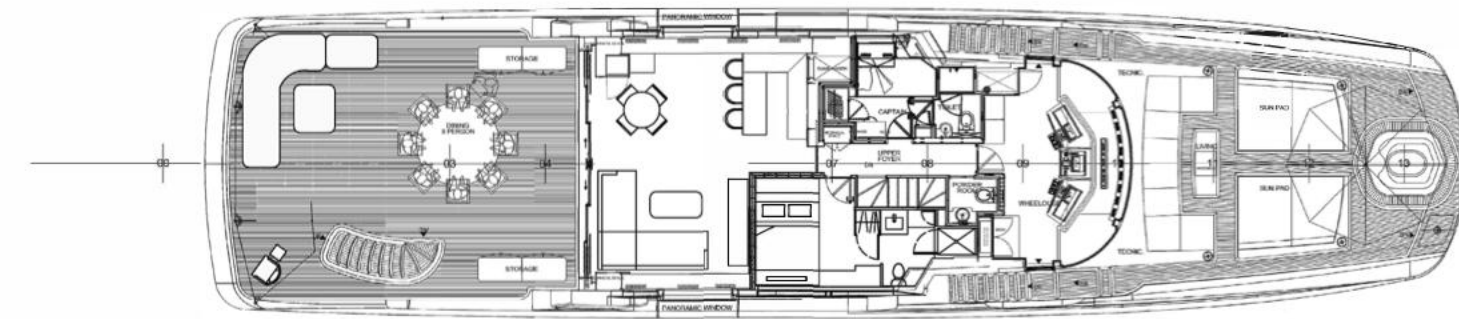

PROFILE

SUN DECK

UPPER DECK

MAIN DECK

LOWER DECK

Rev.	Date	Description	Author
12	04/17/24	UPDATED GA - ALL DECKS	PKD
11	12/01/2012	3D Dining table	F. Petri
10	23/11/2011	General review	F. Petri
09	21/10/2011	SE&UD updating	F. Petri
08	22/07/2011	General review	F. Petri
07	20/05/2011	General review	F. Petri
06	04/03/2011	Crew mess arrangement	F. Petri
05	15/02/2011	General Upgrade	A. Pulina
04	27/01/2011	Engine Room lay-out	A. Pulina

		Project: A. PULINA SUPREME 132 Scale: 1:75 Date: 23/06/2010 Author: A. PULINA	
1:75		Date: 23/06/2010 Author: A. PULINA	
"BENETTI CLASSIC SUPREME 132" GENERAL ARRANGEMENT			
Scale:		Date: 23/06/2010 Author: W. DIAMAZZO	
Scale:		Date:	